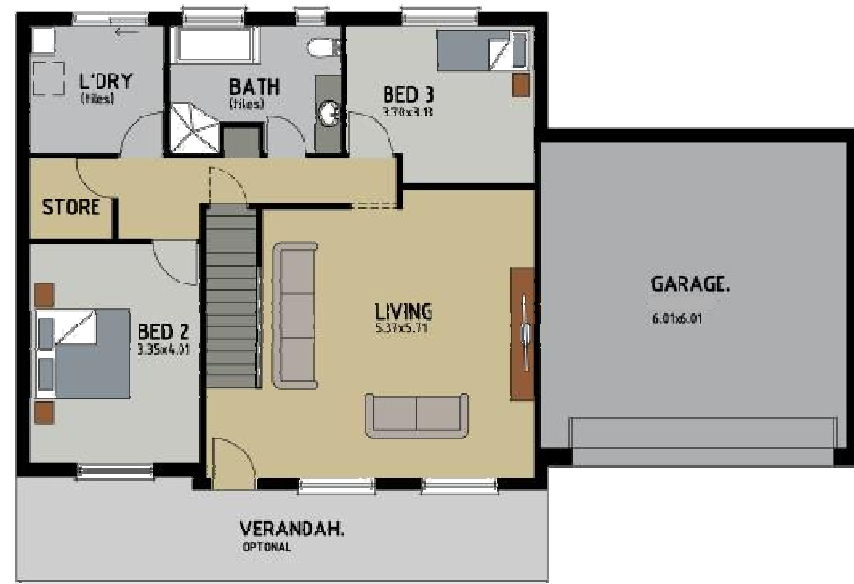

# Regent

Width 16.48 m  
Depth 11.20 m

- 4 Bedrooms
- 2 Living areas
- 2 Bathrooms
- Master bedroom with ensuite & walk in robe
- Your Choice of Steel or Timber Frame
- Stainless Steel Blanco Appliances
- WQH Deluxe Specifications
- WQH Quality Workmanship